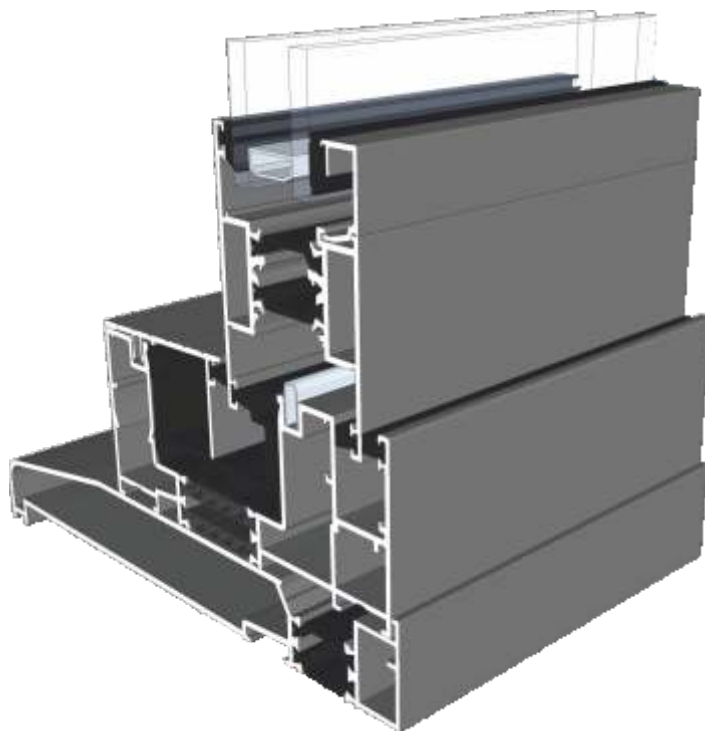

Two Track

Threshold With Cill