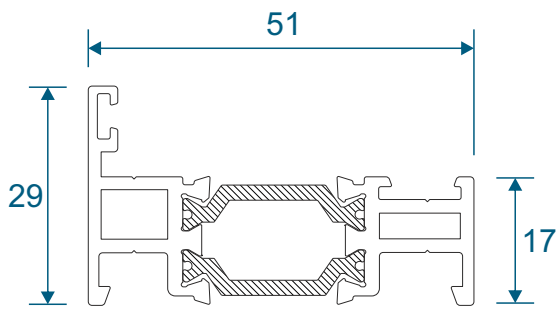

Outer Frames

VG511N - Two Track

VG513N - Three Track

Sash & Beads

VG520 - Sash

VG560 - 28mm Sash Bead

VG416 - 24mm Sash Bead

VG565 - Slim Interlock Bead

Cover Plates

VG514 - Two Track Cover

VG515 - Three Track Cover

VG537 - Slim Interlock Cover

VG530 - Interlock Cover

Slim Interlockers

VG535 - Slim Internal Interlock

VG536 - Slim External Interlock

VG534 - Slim Internal Interlock

VG539 - Slim Reinforced External Interlock

Heavy Duty Interlock

VG532 - Heavy Duty Section

VG533 - Heavy Duty Cover Cap

Meeting Stiles

VG540 - Meeting Stile

VG541 - Heavy Duty Meeting Stile