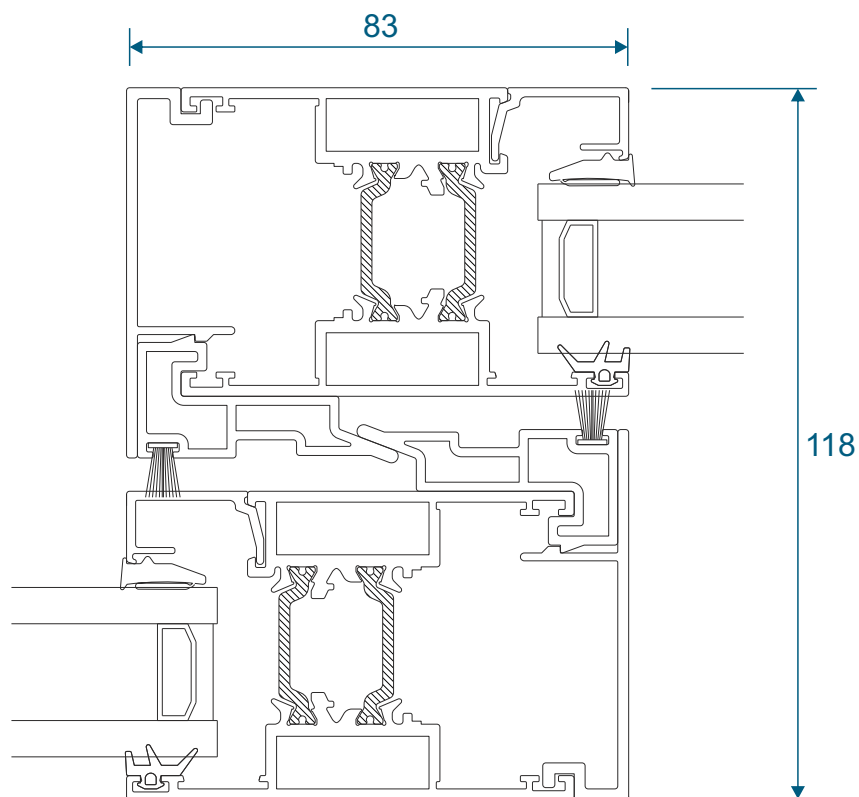

Threshold

Three Track

Threshold With Cill

Three Track

Head

Three Track

Head With Extension (Used For Trickle Vents)

Three Track

Jamb

Interlocks

Slim - Standard Duty

Slim - Medium Duty

Interlocks

Slim - Heavy Duty

Interlocks

Standard

Meeting Stiles

3 Panels On Two Tracks

Main Office & Factory

Units 4-5, t: 01268 681612 (20 lines)
Charfleets Road, f: 01268 510058
Canvey Island, e: sales@duration.co.uk
Essex. SS8 0PQ w: www.duration.co.uk