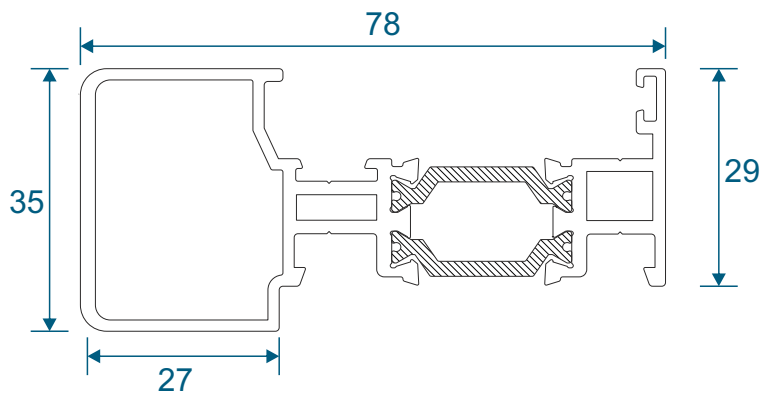

Cover Plates

VG514 - Two Track Cover

VG515 - Three Track Cover

VG537 - Slim Interlock Cover

VG530 - Interlock Cover

Slim Interlockers

VG535 - Slim Internal Interlock

VG536 - Slim External Interlock

VG534 - Slim Internal Interlock

VG539 - Slim Reinforced External Interlock

Heavy Duty Interlock

VG532 - Heavy Duty Section

VG533 - Heavy Duty Cover Cap

Meeting Stiles

VG540 - Meeting Stile

VG541 - Heavy Duty Meeting Stile