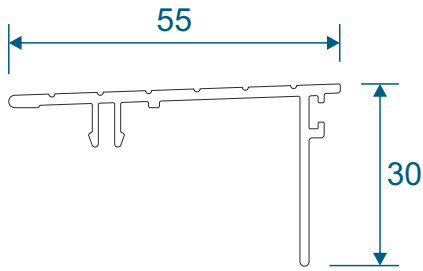

Outer Frames

VG511N - Two Track

VG513N - Three Track

Sash & Beads

VG520 - Sash

VG560 - 28mm Sash Bead

VG416 - 24mm Sash Bead

VG565 - Slim Interlock Bead

Cover Plates

VG514 - Two Track Cover

VG515 - Three Track Cover

VG537 - Slim Interlock Cover

VG530 - Interlock Cover

Slim Interlockers

VG535 - Slim Internal Interlock

VG536 - Slim External Interlock