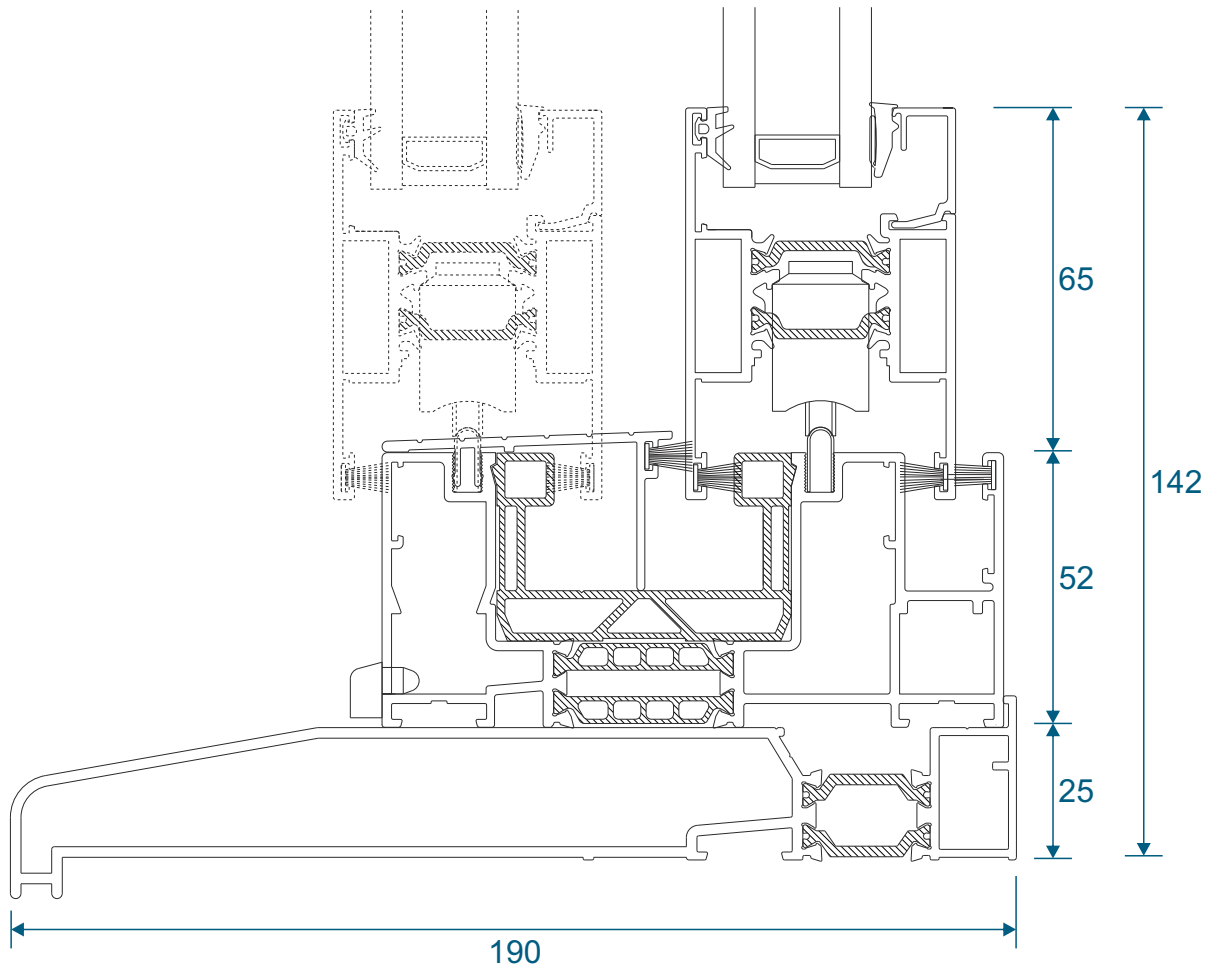

Two Track

Threshold With Cill