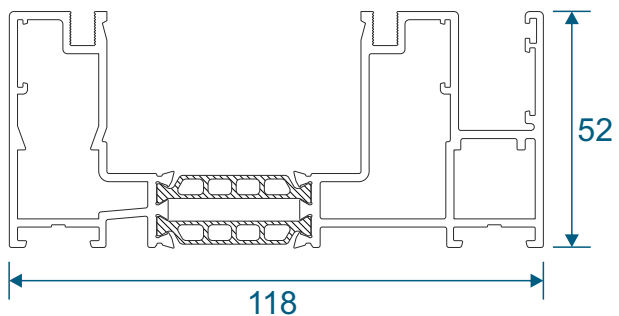

Outer Frames

VG511N - Two Track