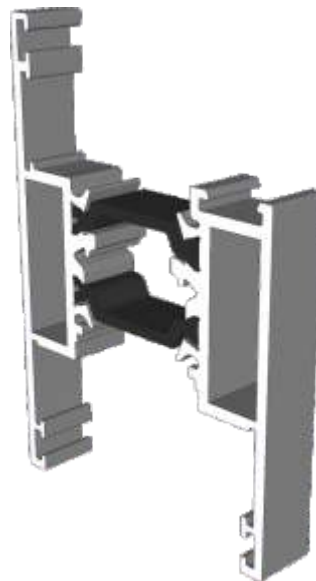

Two Track

Threshold	12
Threshold With Cill	13
Head	14
Head With Extension	15
Jamb	16

Three Track

Threshold	17
Threshold With Cill	18
Head	19
Head With Extension	20
Jamb	21

Interlocks

Slim - Standard & Medium Duty	22
Slim - Heavy Duty	23
Standard	24
Single Heavy Duty	25
Double Heavy Duty	26

Meeting Stiles

Standard	27
Heavy Duty	28
3 Panel Door On Two Tracks	29

We reserve the right to make changes to the product specification as technical developments dictate, and without prior notice. Pictures shown are for illustrative purposes and are not binding in detail, colour or specification.

Outer Frames

VG511N - Two Track

VG513N - Three Track

Sash & Beads

VG520 - Sash

VG560 - 28mm Sash Bead

VG416 - 24mm Sash Bead

VG565 - Slim Interlock Bead

Cover Plates

VG514 - Two Track Cover

VG515 - Three Track Cover

VG537 - Slim Interlock Cover

VG530 - Interlock Cover

Slim Interlockers

VG535 - Slim Internal Interlock

VG536 - Slim External Interlock