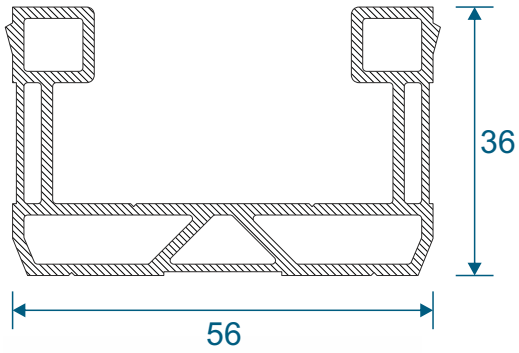

PVC Parts & Extras

UG050 - PVC Infill