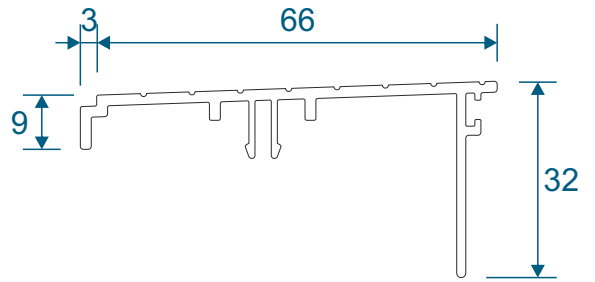

Two Track

Threshold	12
Threshold With Cill	13
Head	14
Head With Extension	15
Jamb	16

Three Track

Threshold	17
Threshold With Cill	18
Head	19
Head With Extension	20
Jamb	21

Interlocks

Slim - Standard & Medium Duty	22
Slim - Heavy Duty	23
Standard	24
Single Heavy Duty	25
Double Heavy Duty	26

Meeting Stiles

Standard	27
Heavy Duty	28
3 Panel Door On Two Tracks	29

We reserve the right to make changes to the product specification as technical developments dictate, and without prior notice. Pictures shown are for illustrative purposes and are not binding in detail, colour or specification.

Outer Frames

VG511N - Two Track

VG513N - Three Track

Sash & Beads

VG520 - Sash

VG560 - 28mm Sash Bead

VG416 - 24mm Sash Bead

VG565 - Slim Interlock Bead

Cover Plates

VG514 - Two Track Cover

VG515 - Three Track Cover

VG537 - Slim Interlock Cover

VG530 - Interlock Cover

Slim Interlockers

VG535 - Slim Internal Interlock

VG536 - Slim External Interlock