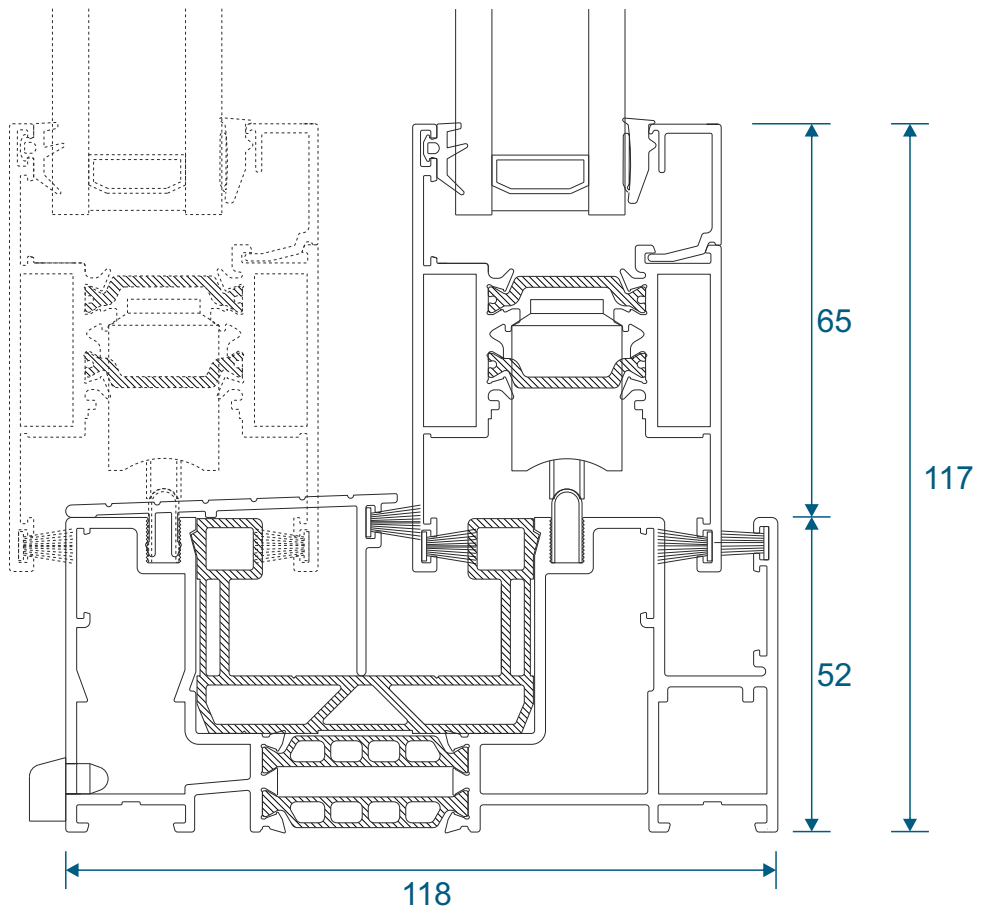

PVC Parts & Extras

UG050 - PVC Infill

VG551 - PVC Interlock

VG552N - PVC Slim Interlock

VL72 - Weather Drip

Two Track

Threshold

Two Track