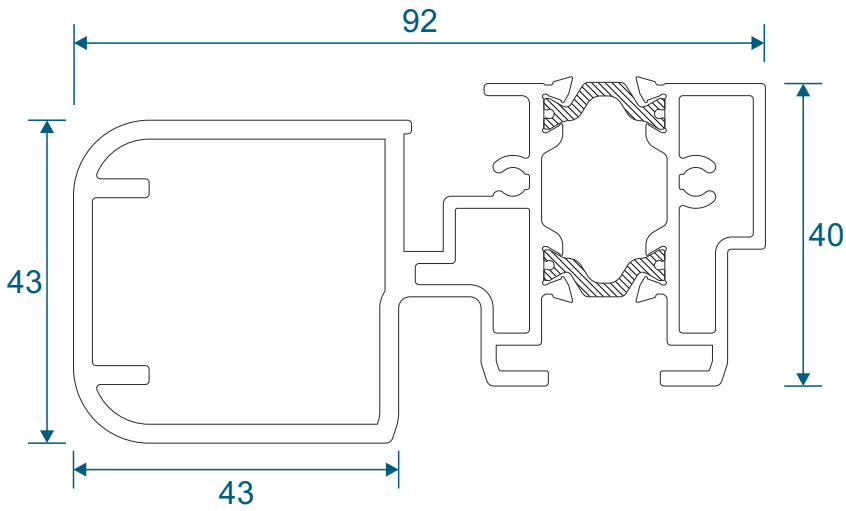

Cover Plates

VG514 - Two Track Cover

VG515 - Three Track Cover

VG537 - Slim Interlock Cover

VG530 - Interlock Cover

Slim Interlockers

VG535 - Slim Internal Interlock

VG536 - Slim External Interlock

VG534 - Slim Internal Interlock

VG539 - Slim Reinforced External Interlock

Heavy Duty Interlock

VG532 - Heavy Duty Section

VG533 - Heavy Duty Cover Cap

Meeting Stiles

VG540 - Meeting Stile

VG541 - Heavy Duty Meeting Stile

VG632 - Meeting Stile (3 panels on a two tracks)

Head Extensions

VG572 - Two Track Head Extension For VG511N

VG573 - Three Track Head Extension For VG513N

Cills

ETC458 - 190mm Cill

ETC451 - 85mm Cill / ETC457 - 150mm Cill For Three Track VG513