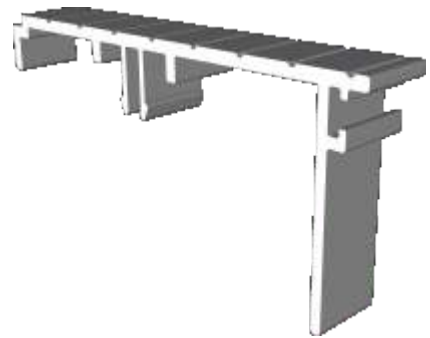

Outer Frames

VG511N - Two Track

VG513N - Three Track

Sash & Beads

VG520 - Sash

VG560 - 28mm Sash Bead

VG416 - 24mm Sash Bead

VG565 - Slim Interlock Bead

Cover Plates

VG514 - Two Track Cover

VG515 - Three Track Cover

VG537 - Slim Interlock Cover

VG530 - Interlock Cover

Slim Interlockers

VG535 - Slim Internal Interlock

VG536 - Slim External Interlock