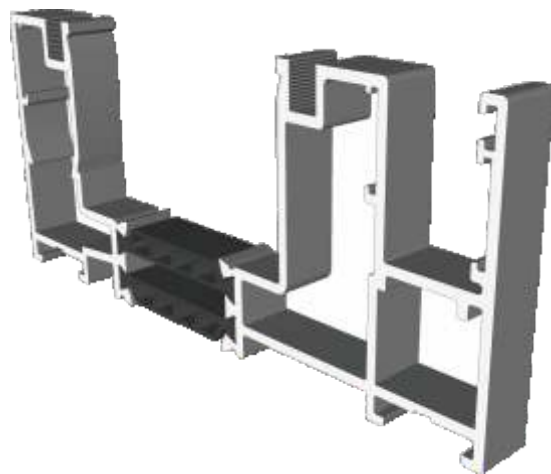

Outer Frames

VG511N - Two Track