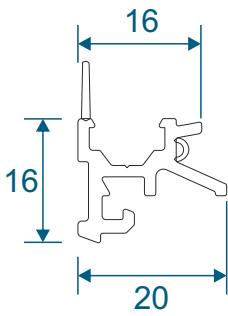

VG632 - Meeting Stile (3 panels on a two tracks)

Head Extensions

VG572 - Two Track Head Extension For VG511N

VG573 - Three Track Head Extension For VG513N

Cills

ETC458 - 190mm Cill

ETC451 - 85mm Cill / ETC457 - 150mm Cill For Three Track VG513

PVC Parts & Extras

UG050 - PVC Infill

VG551 - PVC Interlock

VG552N - PVC Slim Interlock

VL72 - Weather Drip

Two Track

Threshold

Two Track

Threshold With Cill

Two Track

Head

Two Track

Head With Extension (Used For Trickle Vents)

Two Track

Jamb

Three Track

Threshold

Three Track

Threshold With Cill

Three Track

Head

Three Track

Head With Extension (Used For Trickle Vents)

Three Track