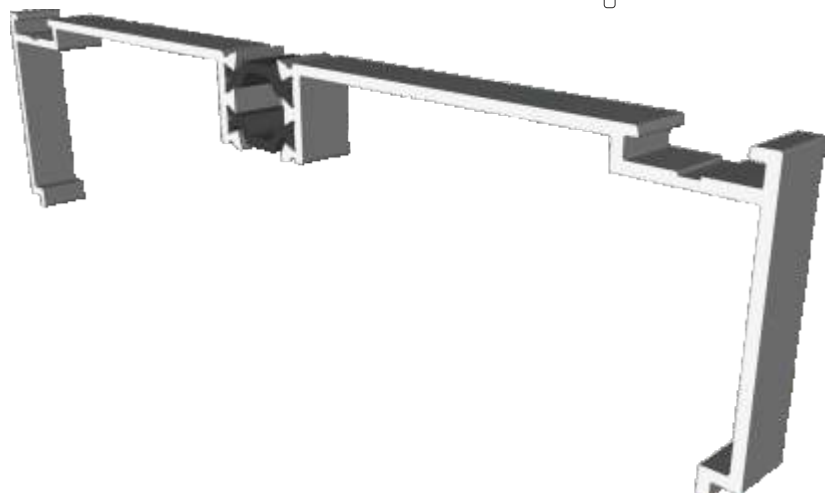

VG632 - Meeting Stile (3 panels on a two tracks)

Head Extensions

VG572 - Two Track Head Extension For VG511N

VG573 - Three Track Head Extension For VG513N

Cills

ETC458 - 190mm Cill

ETC451 - 85mm Cill / ETC457 - 150mm Cill For Three Track VG513