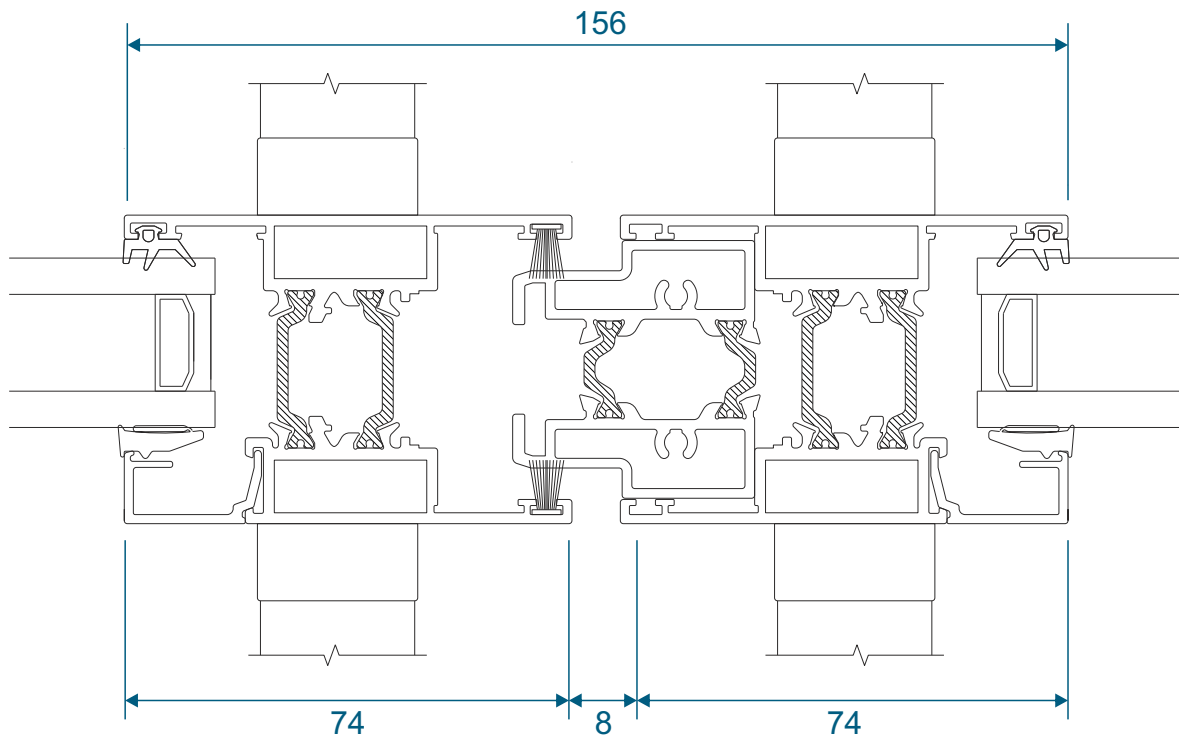

Meeting Stiles

Standard 4 Pane