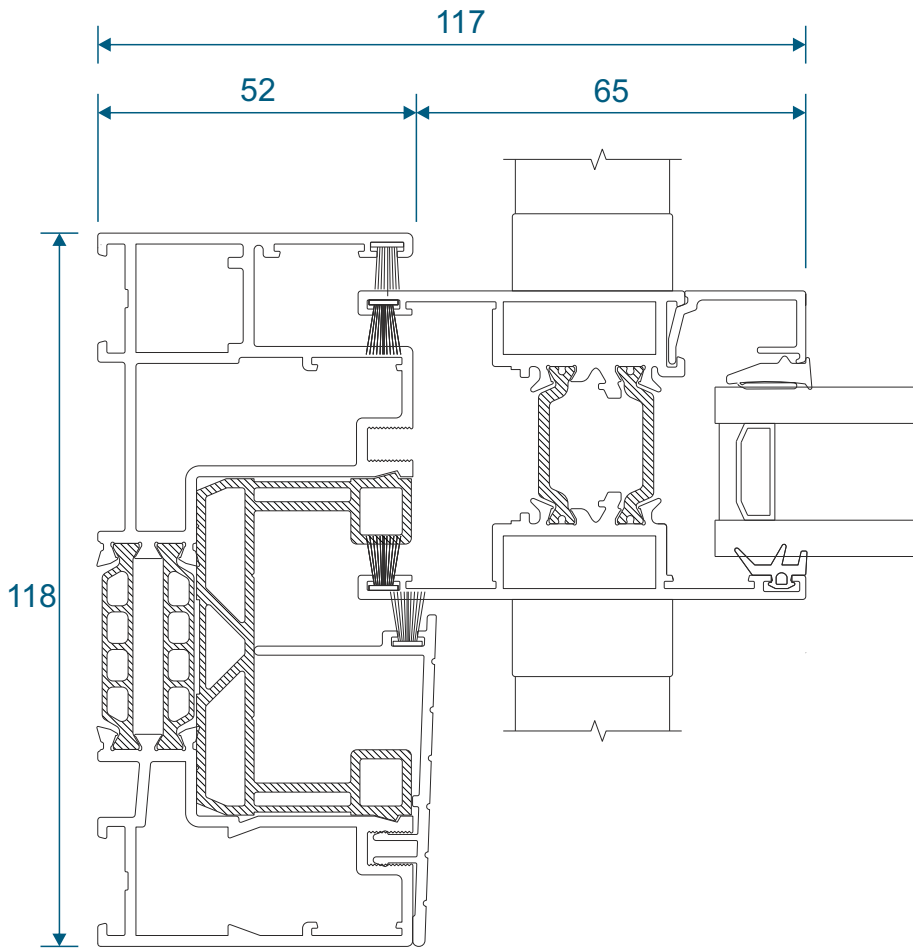

Threshold With Cill

Two Track

Head

Two Track

Head With Extension (Used For Trickle Vents)

Two Track

Jamb

Three Track