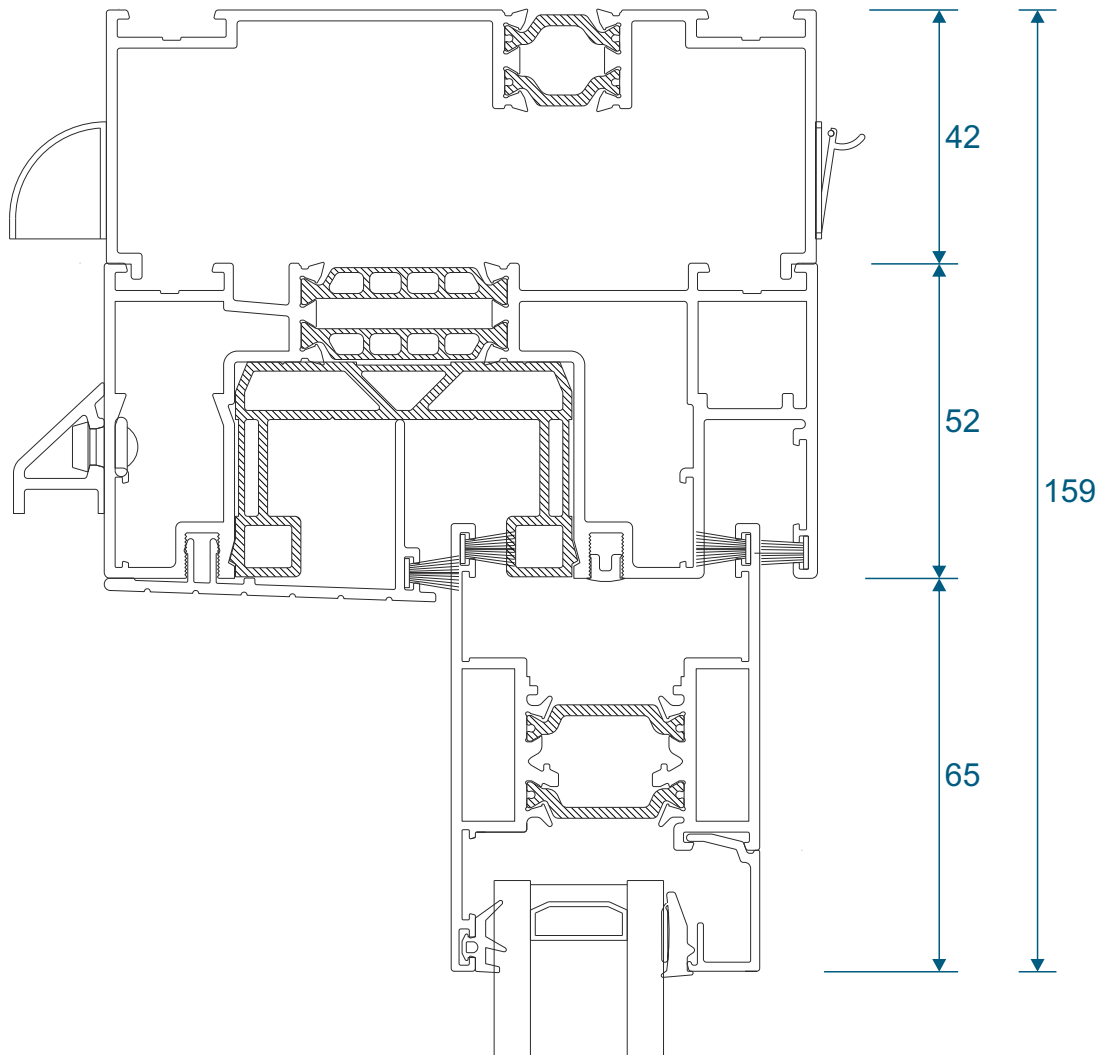

Threshold With Cill

Two Track

Head

Two Track

Head With Extension (Used For Trickle Vents)

Two Track

Jamb

Three Track