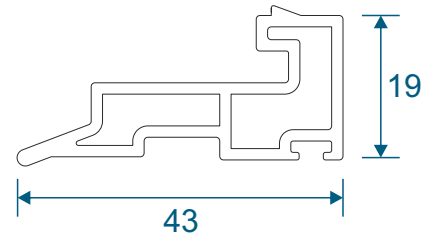

VG551 - PVC Interlock