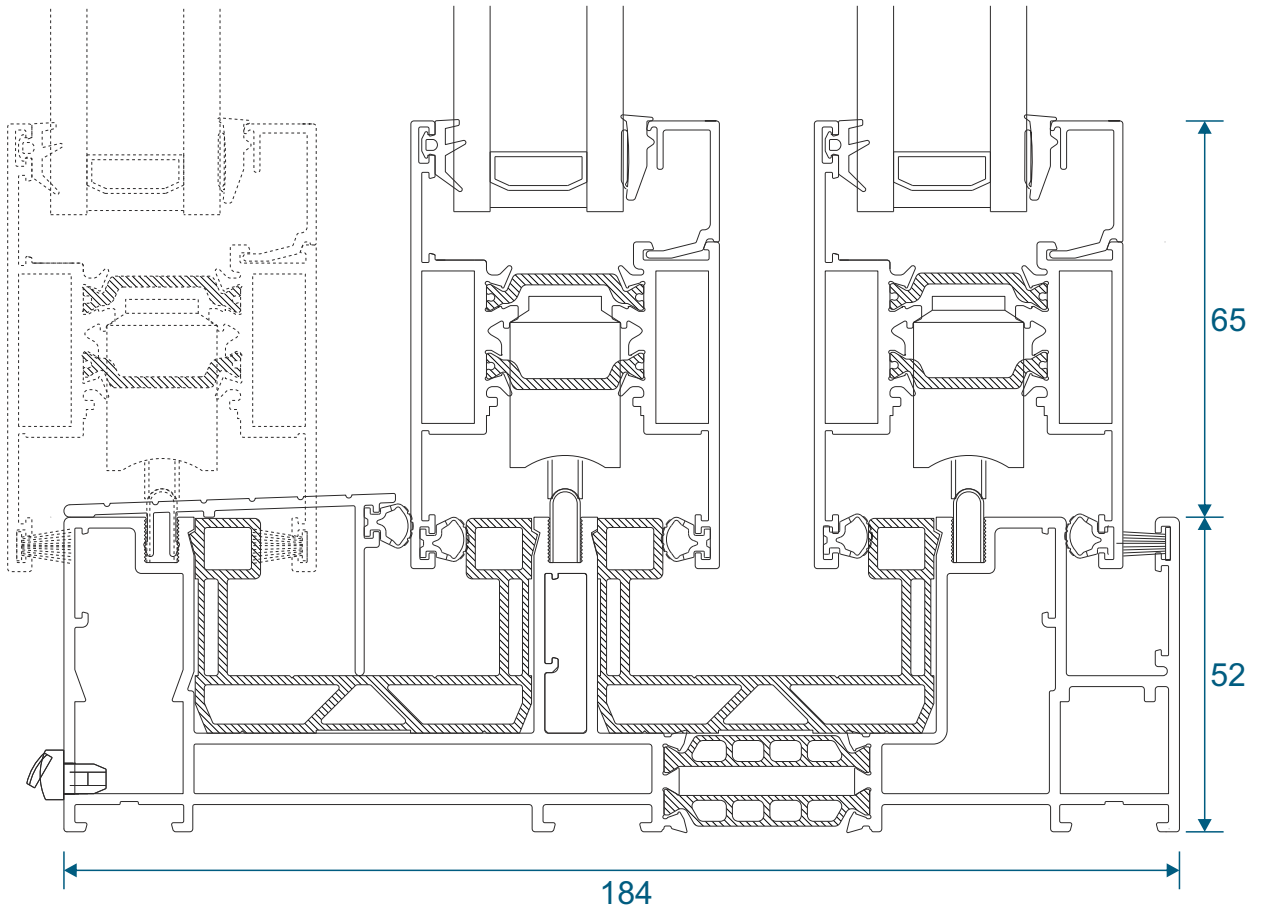

Three Track

Threshold