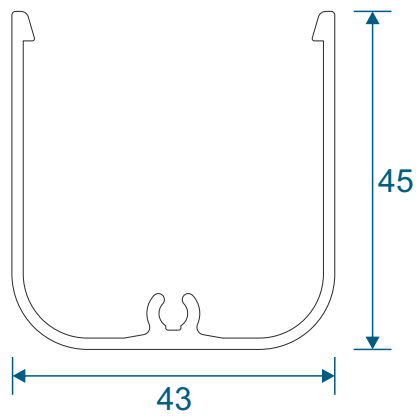

Cover Plates

VG514 - Two Track Cover

VG515 - Three Track Cover

VG537 - Slim Interlock Cover

VG530 - Interlock Cover

Slim Interlockers

VG535 - Slim Internal Interlock

VG536 - Slim External Interlock

VG534 - Slim Internal Interlock

VG539 - Slim Reinforced External Interlock

Heavy Duty Interlock

VG532 - Heavy Duty Section

VG533 - Heavy Duty Cover Cap

Meeting Stiles

VG540 - Meeting Stile

VG541 - Heavy Duty Meeting Stile

VG632 - Meeting Stile (3 panels on a two tracks)

Head Extensions

VG572 - Two Track Head Extension For VG511N

VG573 - Three Track Head Extension For VG513N

Cills

ETC458 - 190mm Cill

ETC451 - 85mm Cill / ETC457 - 150mm Cill For Three Track VG513