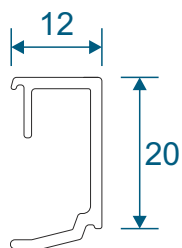

Two Track

Threshold	12
Threshold With Cill	13
Head	14
Head With Extension	15
Jamb	16

Three Track

Threshold	17
Threshold With Cill	18
Head	19
Head With Extension	20
Jamb	21

Interlocks

Slim - Standard & Medium Duty	22
Slim - Heavy Duty	23
Standard	24
Single Heavy Duty	25
Double Heavy Duty	26

Outer Frames

VG511N - Two Track

VG513N - Three Track

Sash & Beads

VG520 - Sash

VG560 - 28mm Sash Bead

VG416 - 24mm Sash Bead

VG565 - Slim Interlock Bead

Cover Plates

VG514 - Two Track Cover

VG515 - Three Track Cover

VG537 - Slim Interlock Cover

VG530 - Interlock Cover

Slim Interlockers

VG535 - Slim Internal Interlock

VG536 - Slim External Interlock