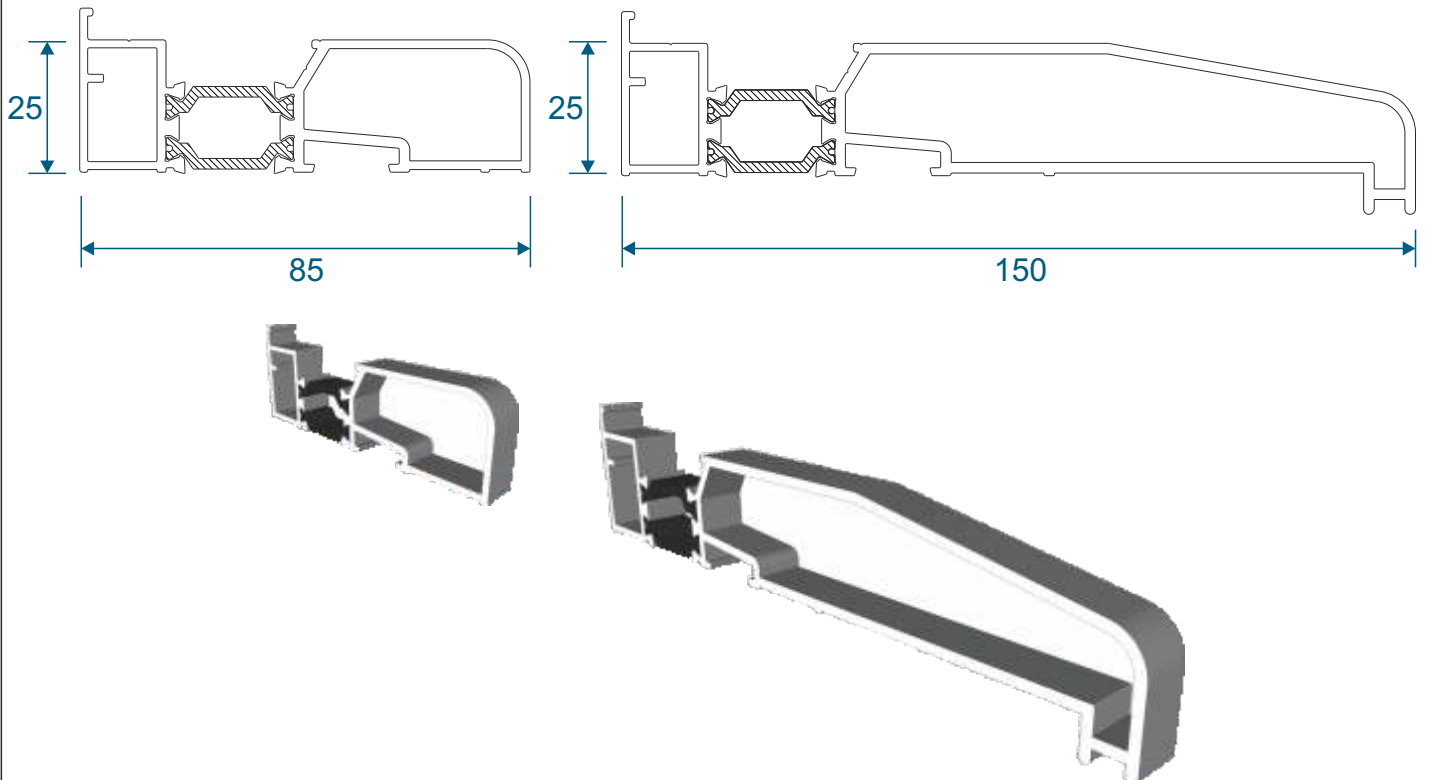

VG632 - Meeting Stile (3 panels on a two tracks)

Head Extensions

VG572 - Two Track Head Extension For VG511N

VG573 - Three Track Head Extension For VG513N

Cills

ETC458 - 190mm Cill

ETC451 - 85mm Cill / ETC457 - 150mm Cill For Three Track VG513