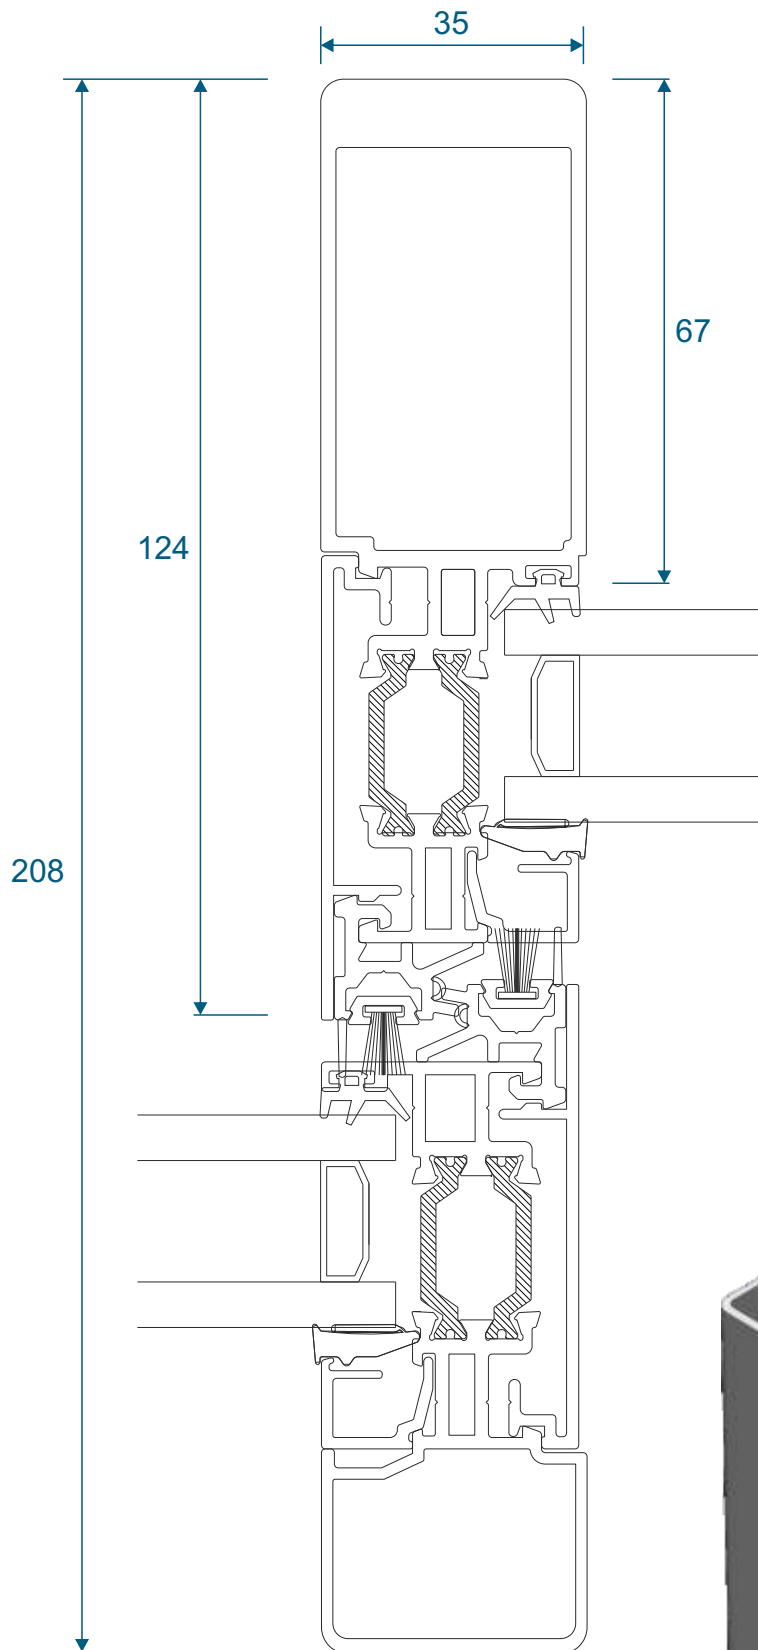

Threshold

Three Track

Threshold With Cill

Three Track

Head

Three Track

Head With Extension (Used For Trickle Vents)

Three Track

Jamb

Interlocks

Slim - Standard Duty

Slim - Medium Duty

Interlocks

Slim - Heavy Duty

Interlocks

Standard