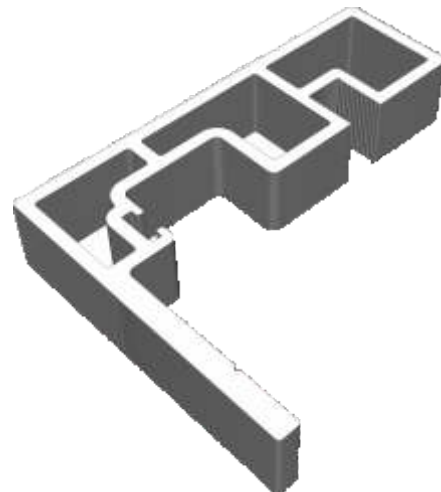

VG632 - Meeting Stile (3 panels on a two tracks)