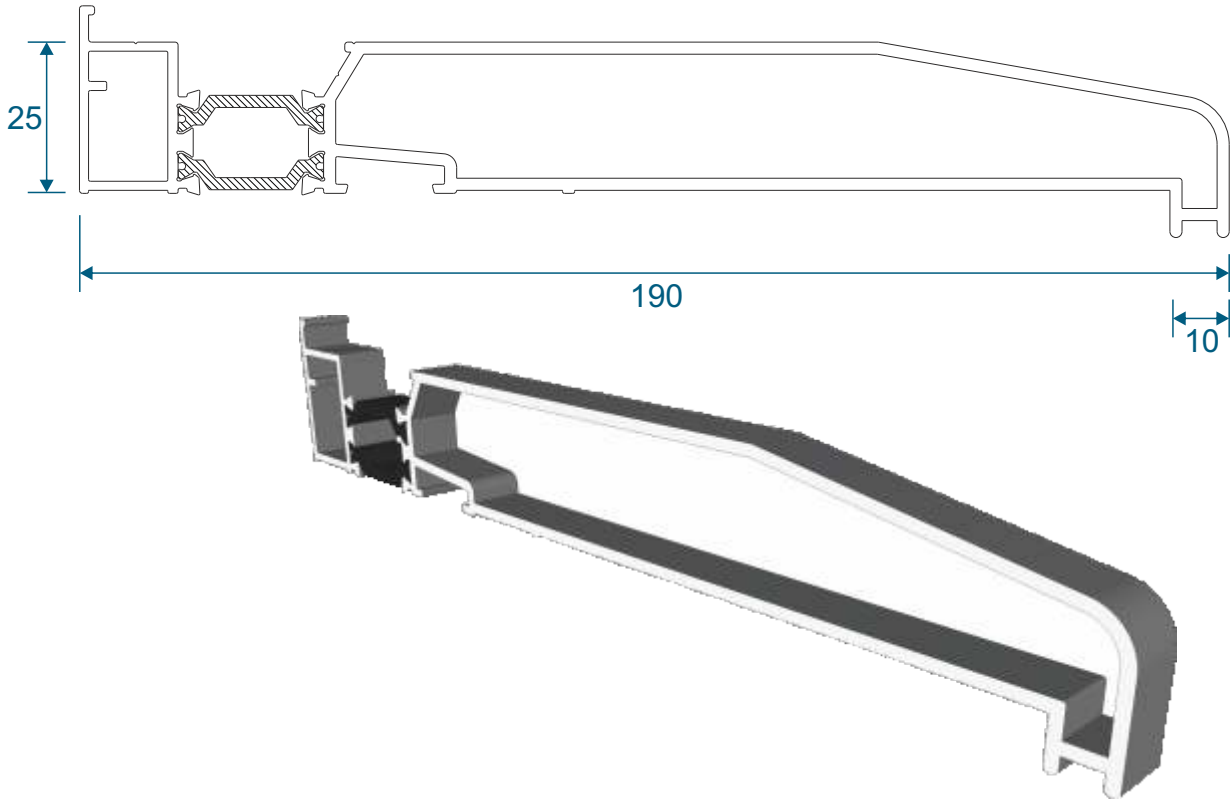

VG632 - Meeting Stile (3 panels on a two tracks)

Head Extensions

VG572 - Two Track Head Extension For VG511N

VG573 - Three Track Head Extension For VG513N

Cills

ETC458 - 190mm Cill

ETC451 - 85mm Cill / ETC457 - 150mm Cill For Three Track VG513