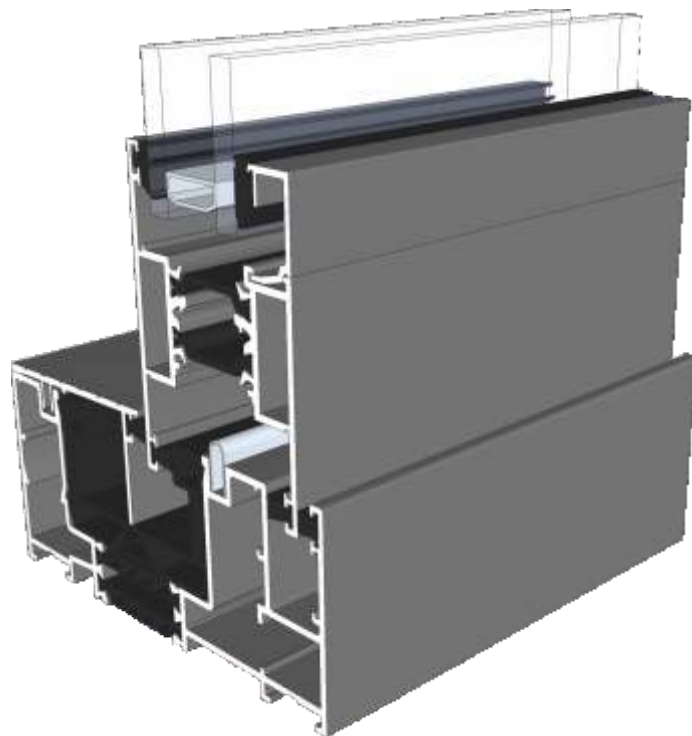

Two Track

Threshold