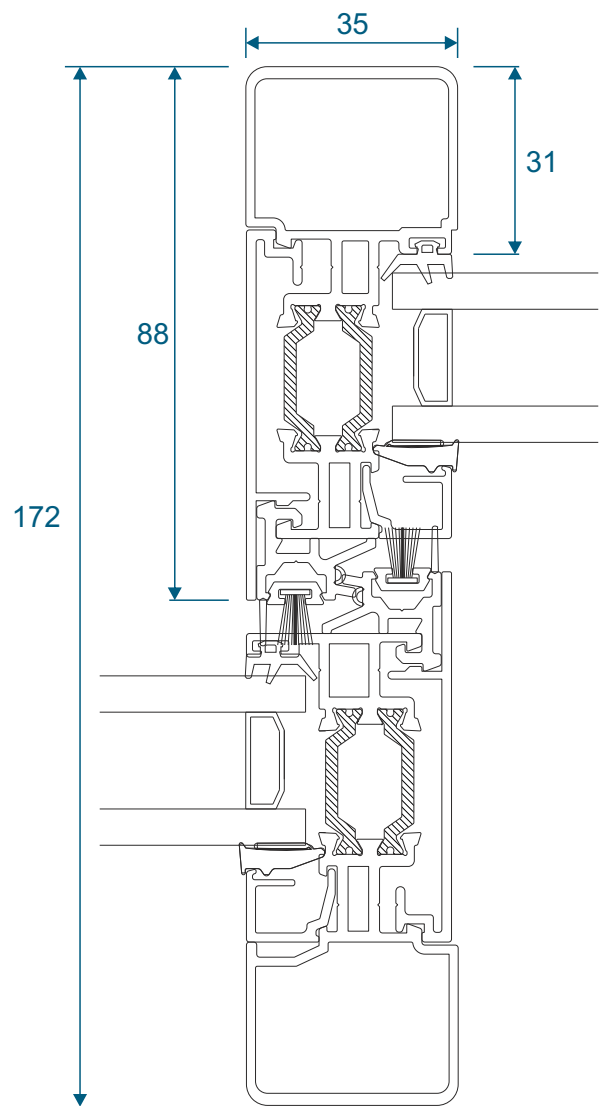

Threshold

Three Track

Threshold With Cill

Three Track

Head

Three Track

Head With Extension (Used For Trickle Vents)

Three Track

Jamb

Interlocks

Slim - Standard Duty

Slim - Medium Duty

Interlocks

Slim - Heavy Duty

Interlocks

Standard