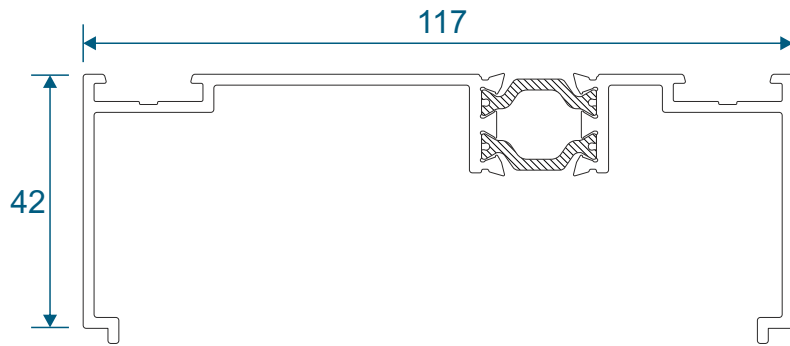

Cover Plates

VG514 - Two Track Cover

VG515 - Three Track Cover

VG537 - Slim Interlock Cover

VG530 - Interlock Cover

Slim Interlockers

VG535 - Slim Internal Interlock

VG536 - Slim External Interlock

VG534 - Slim Internal Interlock

VG539 - Slim Reinforced External Interlock

Heavy Duty Interlock

VG532 - Heavy Duty Section

VG533 - Heavy Duty Cover Cap

Meeting Stiles

VG540 - Meeting Stile

VG541 - Heavy Duty Meeting Stile

VG632 - Meeting Stile (3 panels on a two tracks)

Head Extensions

VG572 - Two Track Head Extension For VG511N

VG573 - Three Track Head Extension For VG513N

Cills

ETC458 - 190mm Cill

ETC451 - 85mm Cill / ETC457 - 150mm Cill For Three Track VG513