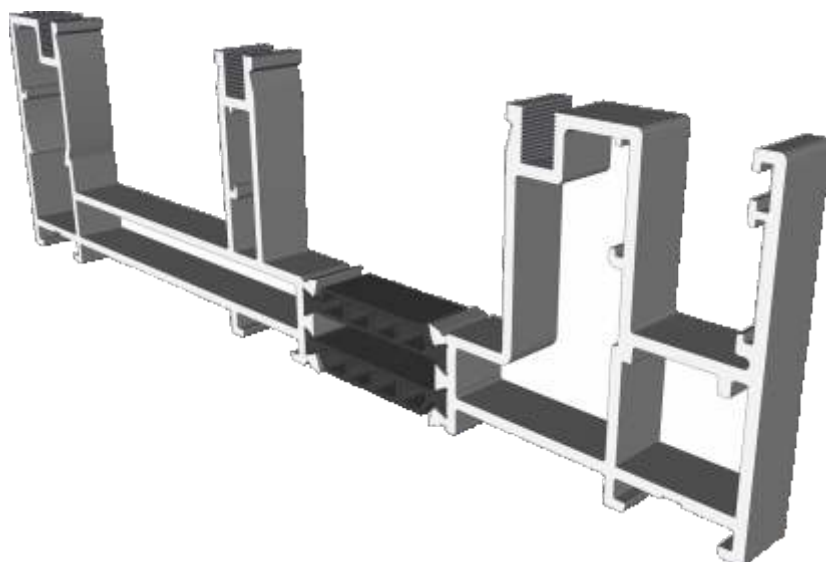

VG513N - Three Track