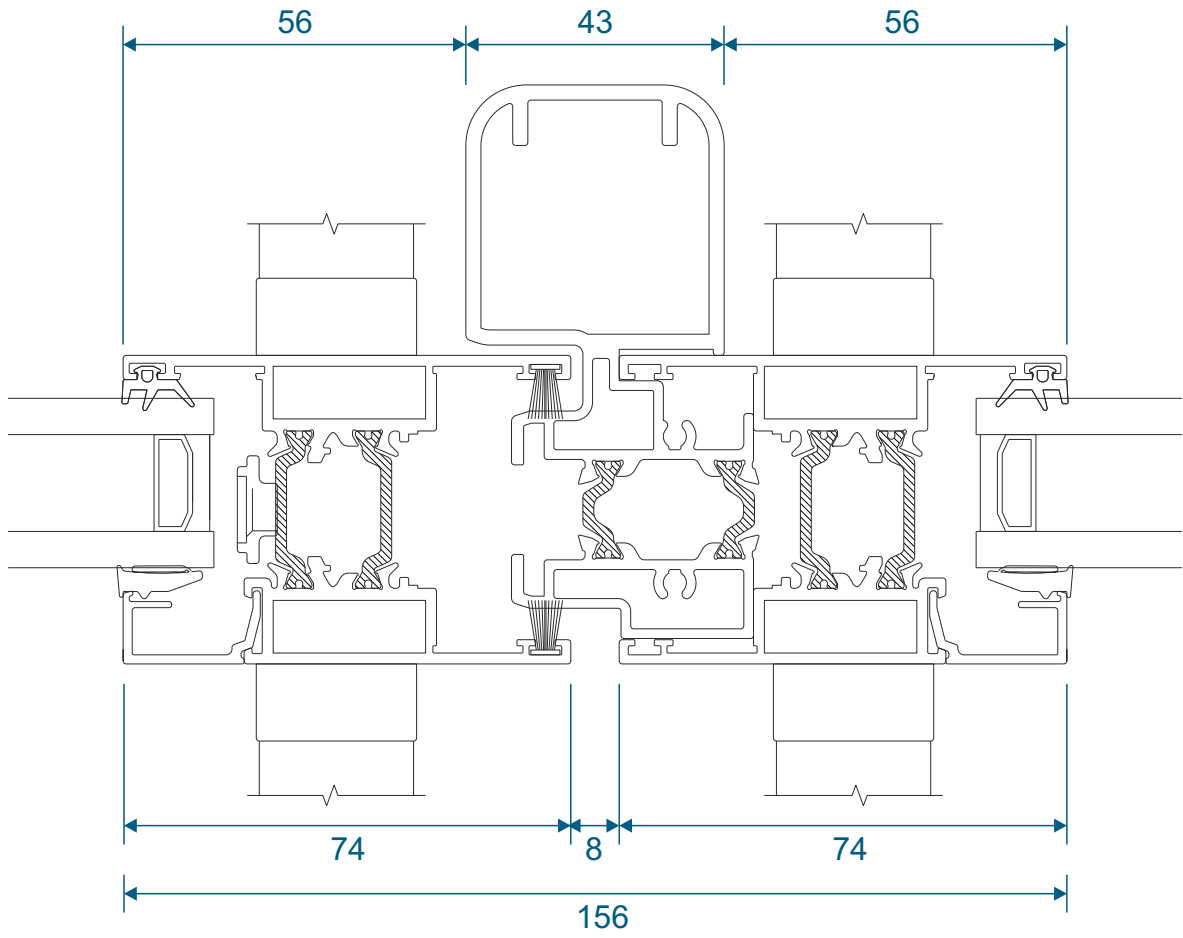

Meeting Stiles

3 Panels On Two Tracks

Main Office & Factory

Units 4-5, t: 01268 681612 (20 lines)
Charfleets Road, f: 01268 510058
Canvey Island, e: sales@duration.co.uk
Essex. SS8 0PQ w: www.duration.co.uk