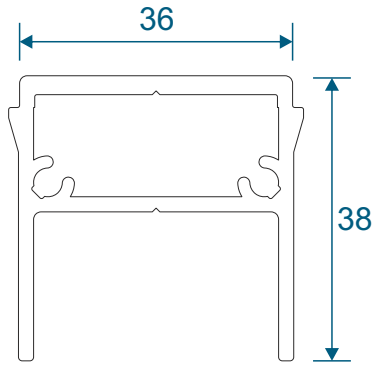

Cover Plates

VG514 - Two Track Cover

VG515 - Three Track Cover

VG537 - Slim Interlock Cover

VG530 - Interlock Cover

Slim Interlockers

VG535 - Slim Internal Interlock

VG536 - Slim External Interlock

VG534 - Slim Internal Interlock

VG539 - Slim Reinforced External Interlock

Heavy Duty Interlock

VG532 - Heavy Duty Section

VG533 - Heavy Duty Cover Cap

Meeting Stiles

VG540 - Meeting Stile

VG541 - Heavy Duty Meeting Stile

VG632 - Meeting Stile (3 panels on a two tracks)

Head Extensions

VG572 - Two Track Head Extension For VG511N

VG573 - Three Track Head Extension For VG513N

Cills

ETC458 - 190mm Cill

ETC451 - 85mm Cill / ETC457 - 150mm Cill For Three Track VG513