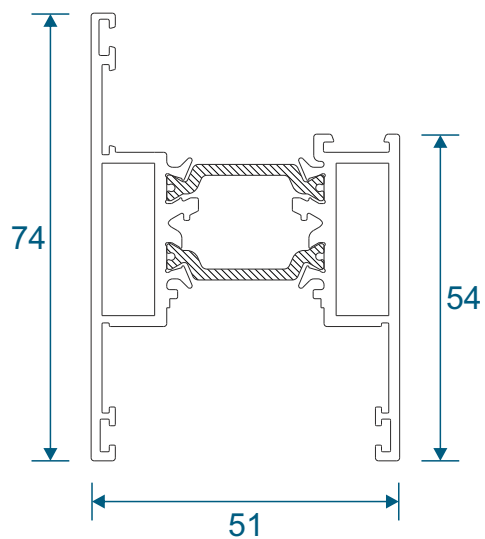

Two Track

Threshold	12
Threshold With Cill	13
Head	14
Head With Extension	15
Jamb	16

Three Track

Threshold	17
Threshold With Cill	18
Head	19
Head With Extension	20
Jamb	21

Interlocks

Slim - Standard & Medium Duty	22
Slim - Heavy Duty	23
Standard	24
Single Heavy Duty	25
Double Heavy Duty	26

Outer Frames

VG511N - Two Track

VG513N - Three Track

Sash & Beads

VG520 - Sash

VG560 - 28mm Sash Bead

VG416 - 24mm Sash Bead

VG565 - Slim Interlock Bead

Cover Plates

VG514 - Two Track Cover

VG515 - Three Track Cover

VG537 - Slim Interlock Cover

VG530 - Interlock Cover

Slim Interlockers

VG535 - Slim Internal Interlock

VG536 - Slim External Interlock