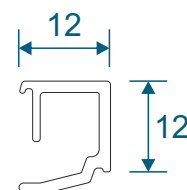

Two Track

Threshold	12
Threshold With Cill	13
Head	14
Head With Extension	15
Jamb	16

Three Track

Threshold	17
Threshold With Cill	18
Head	19
Head With Extension	20
Jamb	21

Interlocks

Slim - Standard & Medium Duty	22
Slim - Heavy Duty	23
Standard	24
Single Heavy Duty	25
Double Heavy Duty	26

Meeting Stiles

Standard	27
Heavy Duty	28
3 Panel Door On Two Tracks	29

We reserve the right to make changes to the product specification as technical developments dictate, and without prior notice. Pictures shown are for illustrative purposes and are not binding in detail, colour or specification.

Outer Frames

VG511N - Two Track

VG513N - Three Track

Sash & Beads

VG520 - Sash

VG560 - 28mm Sash Bead

VG416 - 24mm Sash Bead

VG565 - Slim Interlock Bead

Cover Plates

VG514 - Two Track Cover

VG515 - Three Track Cover

VG537 - Slim Interlock Cover

VG530 - Interlock Cover

Slim Interlockers

VG535 - Slim Internal Interlock

VG536 - Slim External Interlock