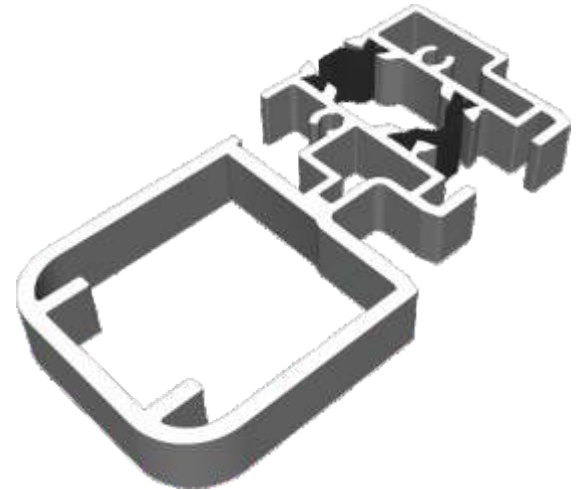

Cover Plates

VG514 - Two Track Cover

VG515 - Three Track Cover

VG537 - Slim Interlock Cover

VG530 - Interlock Cover

Slim Interlockers

VG535 - Slim Internal Interlock

VG536 - Slim External Interlock

VG534 - Slim Internal Interlock

VG539 - Slim Reinforced External Interlock

Heavy Duty Interlock

VG532 - Heavy Duty Section

VG533 - Heavy Duty Cover Cap

Meeting Stiles

VG540 - Meeting Stile

VG541 - Heavy Duty Meeting Stile