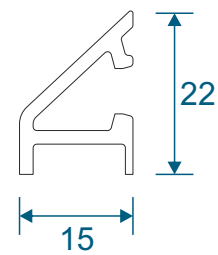

VG632 - Meeting Stile (3 panels on a two tracks)

Head Extensions

VG572 - Two Track Head Extension For VG511N

VG573 - Three Track Head Extension For VG513N

Cills

ETC458 - 190mm Cill

ETC451 - 85mm Cill / ETC457 - 150mm Cill For Three Track VG513

PVC Parts & Extras

UG050 - PVC Infill

VG551 - PVC Interlock

VG552N - PVC Slim Interlock

VL72 - Weather Drip

Two Track

Threshold

Two Track

Threshold With Cill

Two Track

Head

Two Track

Head With Extension (Used For Trickle Vents)

Two Track

Jamb

Three Track