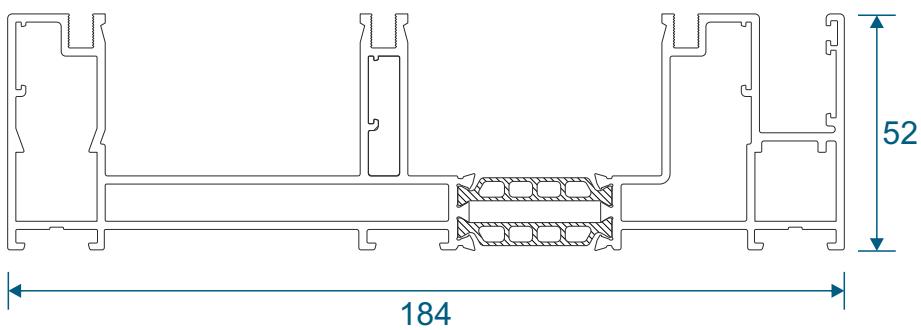

Two Track

Threshold	12
Threshold With Cill	13
Head	14
Head With Extension	15
Jamb	16

Three Track

Threshold	17
Threshold With Cill	18
Head	19
Head With Extension	20
Jamb	21

Interlocks

Slim - Standard & Medium Duty	22
Slim - Heavy Duty	23
Standard	24
Single Heavy Duty	25
Double Heavy Duty	26

Meeting Stiles

Standard	27
Heavy Duty	28
3 Panel Door On Two Tracks	29

We reserve the right to make changes to the product specification as technical developments dictate, and without prior notice. Pictures shown are for illustrative purposes and are not binding in detail, colour or specification.

Outer Frames

VG511N - Two Track

VG513N - Three Track

Sash & Beads

VG520 - Sash

VG560 - 28mm Sash Bead

VG416 - 24mm Sash Bead

VG565 - Slim Interlock Bead

Cover Plates

VG514 - Two Track Cover

VG515 - Three Track Cover

VG537 - Slim Interlock Cover

VG530 - Interlock Cover

Slim Interlockers

VG535 - Slim Internal Interlock

VG536 - Slim External Interlock