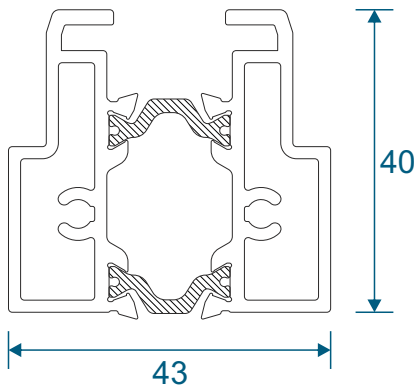

Cover Plates

VG514 - Two Track Cover

VG515 - Three Track Cover

VG537 - Slim Interlock Cover

VG530 - Interlock Cover

Slim Interlockers

VG535 - Slim Internal Interlock

VG536 - Slim External Interlock

VG534 - Slim Internal Interlock

VG539 - Slim Reinforced External Interlock

Heavy Duty Interlock

VG532 - Heavy Duty Section

VG533 - Heavy Duty Cover Cap

Meeting Stiles

VG540 - Meeting Stile

VG541 - Heavy Duty Meeting Stile

VG632 - Meeting Stile (3 panels on a two tracks)

Head Extensions

VG572 - Two Track Head Extension For VG511N

VG573 - Three Track Head Extension For VG513N

Cills

ETC458 - 190mm Cill

ETC451 - 85mm Cill / ETC457 - 150mm Cill For Three Track VG513