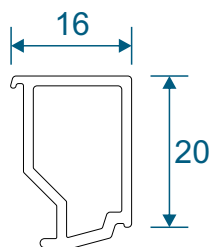

Two Track

Threshold	12
Threshold With Cill	13
Head	14
Head With Extension	15
Jamb	16

Three Track

Threshold	17
Threshold With Cill	18
Head	19
Head With Extension	20
Jamb	21

Interlocks

Slim - Standard & Medium Duty	22
Slim - Heavy Duty	23
Standard	24
Single Heavy Duty	25
Double Heavy Duty	26

Meeting Stiles

Standard	27
Heavy Duty	28
3 Panel Door On Two Tracks	29

We reserve the right to make changes to the product specification as technical developments dictate, and without prior notice. Pictures shown are for illustrative purposes and are not binding in detail, colour or specification.

Outer Frames

VG511N - Two Track

VG513N - Three Track

Sash & Beads

VG520 - Sash

VG560 - 28mm Sash Bead

VG416 - 24mm Sash Bead

VG565 - Slim Interlock Bead

Cover Plates

VG514 - Two Track Cover

VG515 - Three Track Cover

VG537 - Slim Interlock Cover

VG530 - Interlock Cover

Slim Interlockers

VG535 - Slim Internal Interlock

VG536 - Slim External Interlock