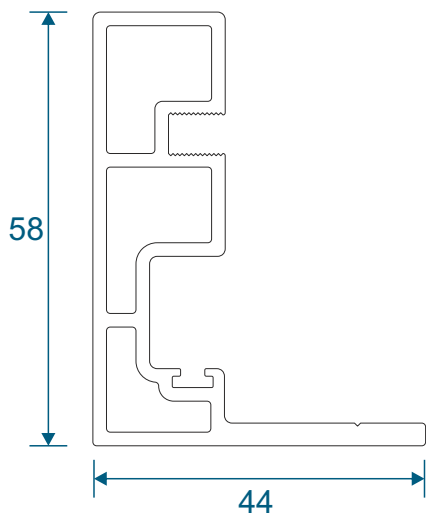

Cover Plates

VG514 - Two Track Cover

VG515 - Three Track Cover

VG537 - Slim Interlock Cover

VG530 - Interlock Cover

Slim Interlockers

VG535 - Slim Internal Interlock

VG536 - Slim External Interlock

VG534 - Slim Internal Interlock

VG539 - Slim Reinforced External Interlock

Heavy Duty Interlock

VG532 - Heavy Duty Section

VG533 - Heavy Duty Cover Cap

Meeting Stiles

VG540 - Meeting Stile

VG541 - Heavy Duty Meeting Stile

VG632 - Meeting Stile (3 panels on a two tracks)

Head Extensions

VG572 - Two Track Head Extension For VG511N

VG573 - Three Track Head Extension For VG513N

Cills

ETC458 - 190mm Cill

ETC451 - 85mm Cill / ETC457 - 150mm Cill For Three Track VG513