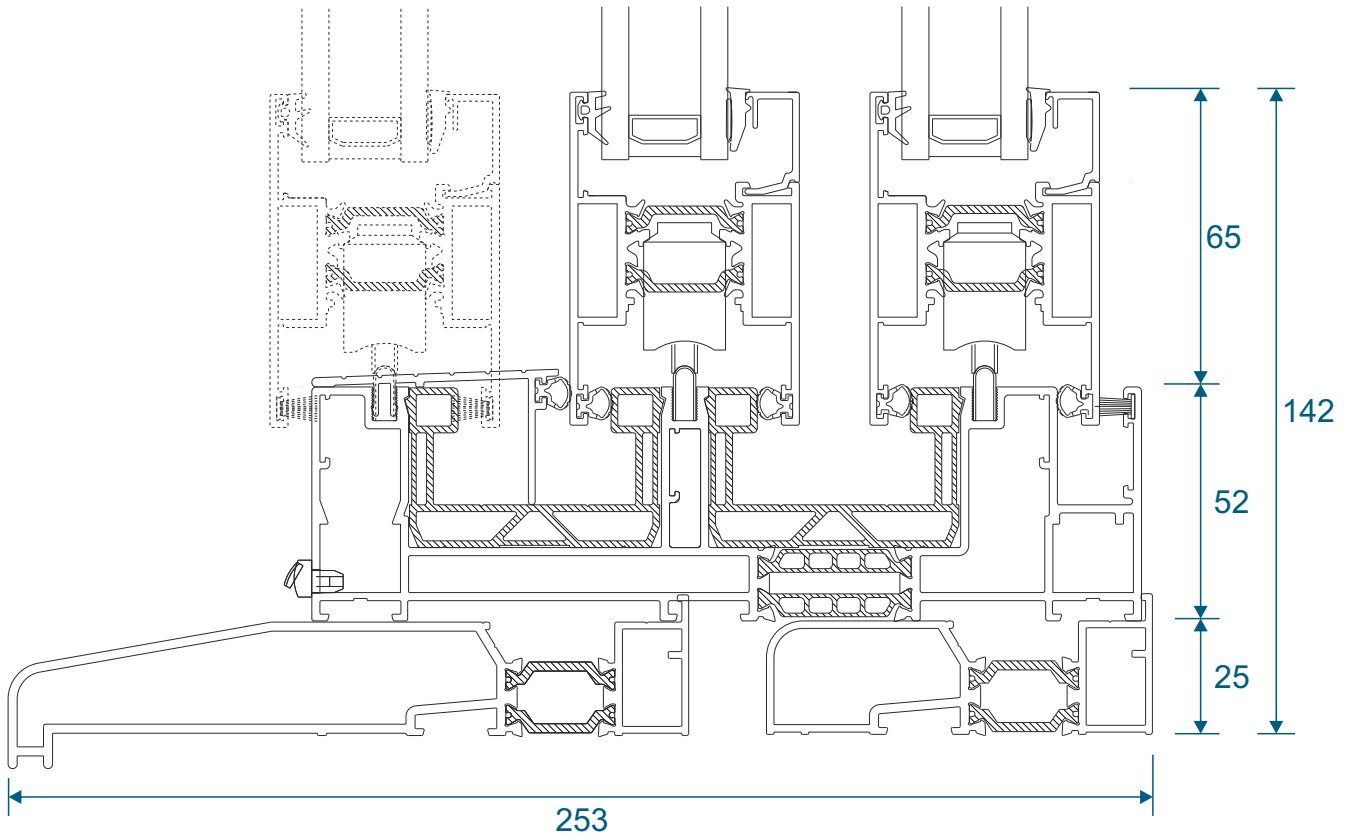

Three Track

Threshold With Cill