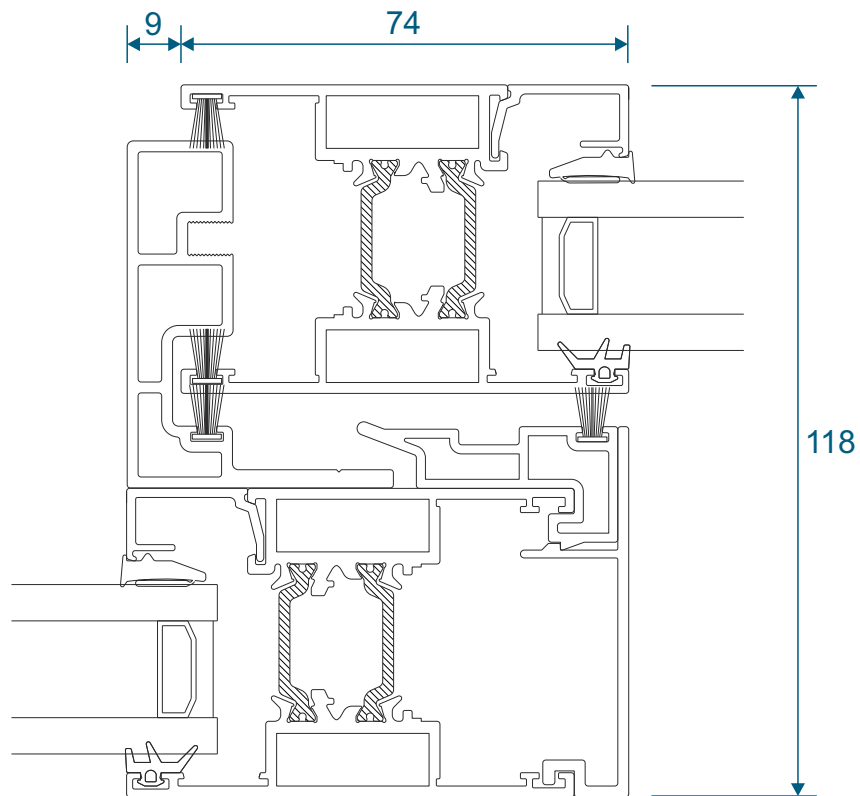

Interlocks

Single Heavy Duty

Interlocks

Double Heavy Duty

Meeting Stiles

Standard 4 Pane

Meeting Stiles

Heavy Duty 4 Pane

Meeting Stiles

3 Panels On Two Tracks

Main Office & Factory

Units 4-5, t: 01268 681612 (20 lines)
Charfleets Road, f: 01268 510058
Canvey Island, e: sales@duration.co.uk
Essex. SS8 0PQ w: www.duration.co.uk