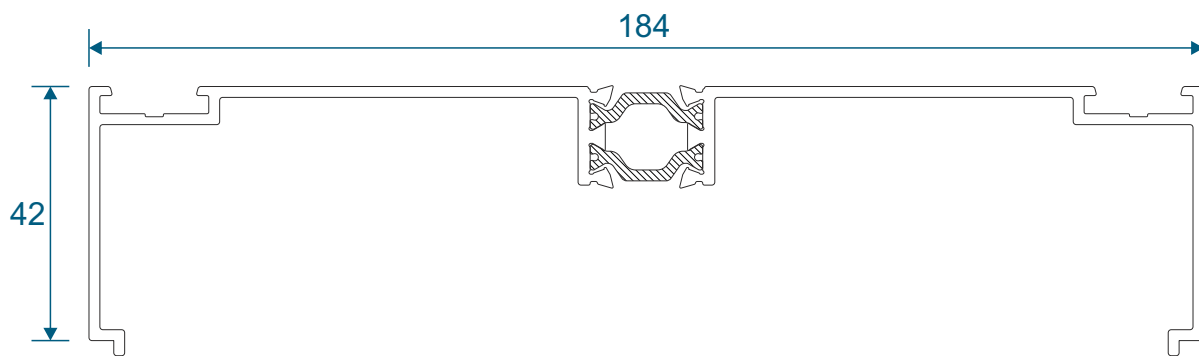

VG632 - Meeting Stile (3 panels on a two tracks)

Head Extensions

VG572 - Two Track Head Extension For VG511N

VG573 - Three Track Head Extension For VG513N

Cills

ETC458 - 190mm Cill

ETC451 - 85mm Cill / ETC457 - 150mm Cill For Three Track VG513