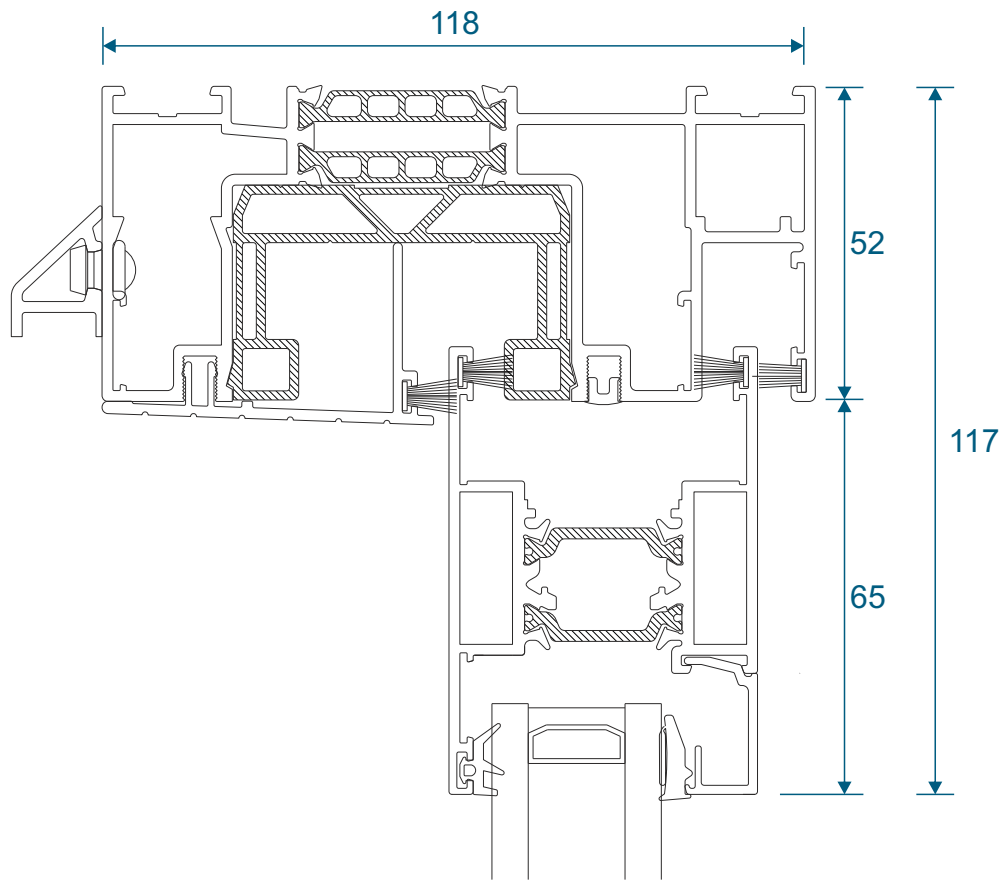

Two Track

Head