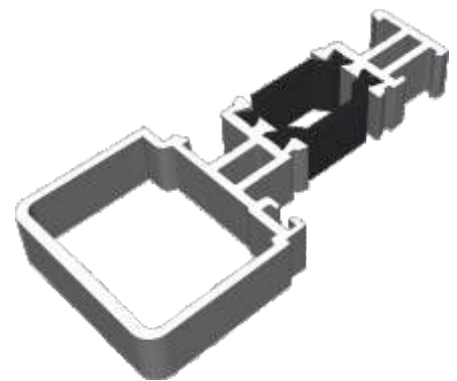

Outer Frames

VG511N - Two Track

VG513N - Three Track

Sash & Beads

VG520 - Sash

VG560 - 28mm Sash Bead

VG416 - 24mm Sash Bead

VG565 - Slim Interlock Bead

Cover Plates

VG514 - Two Track Cover

VG515 - Three Track Cover

VG537 - Slim Interlock Cover

VG530 - Interlock Cover

Slim Interlockers

VG535 - Slim Internal Interlock

VG536 - Slim External Interlock

VG534 - Slim Internal Interlock

VG539 - Slim Reinforced External Interlock

Heavy Duty Interlock

VG532 - Heavy Duty Section

VG533 - Heavy Duty Cover Cap

Meeting Stiles

VG540 - Meeting Stile

VG541 - Heavy Duty Meeting Stile